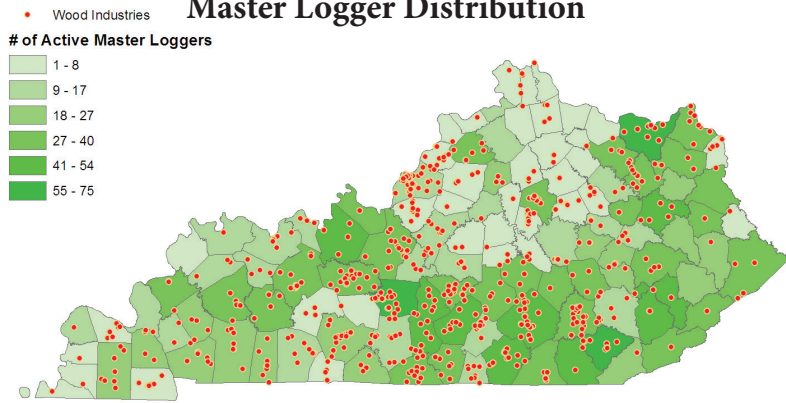

Kentucky's Forests

Forests are a valuable part of Kentucky's landscape providing significant resources and opportunities benefiting the Commonwealth. One important and verifiable benefit is the economic contributions of Kentucky's forest and wood industries. Analysis of these industries indicated a total economic impact of $12.8 billion and 59,000 jobs in 2013. Kentucky is one of the leading producers of hardwood forest products in the south and exports wood products across the nation and the world. This economic impact was generated from forests located in all 120 counties of the Commonwealth providing resources harvested by over 1,800 logging firms and

2013 KY Wood Industries and Master Logger Distribution

Source: Kentucky Master Logger Database; Kentucky Forest Products Industry Directory

processed at 703 facilities located in 109 counties. These industries include: sawmills, pulp and paper mills, and a wide variety of secondary producers such as cabinet, barrel, and flooring manufacturers. Analysis indicates that Kentucky will remain the leading producer of hardwood sawlogs in the South and one of the top three in the nation.

The amount of hardwood timber and pulpwood harvested is directly related to the demand by mills which is driven by hardwood product demand and hardwood log and pulpwood supplies. The majority of hardwood timber and pulpwood production comes from Kentucky's 12.5 million acres of forest covering 49 percent of the state. Seventy-five percent of Kentucky's 12.5 million acres of forests are family-owned. Farms in Kentucky were 22 percent wooded representing a significant portion (3.1 million acres or 25%) of Kentucky's forests. Family-owned forests, including farms, provided the majority of timber and pulpwood used in Kentucky indicating the importance