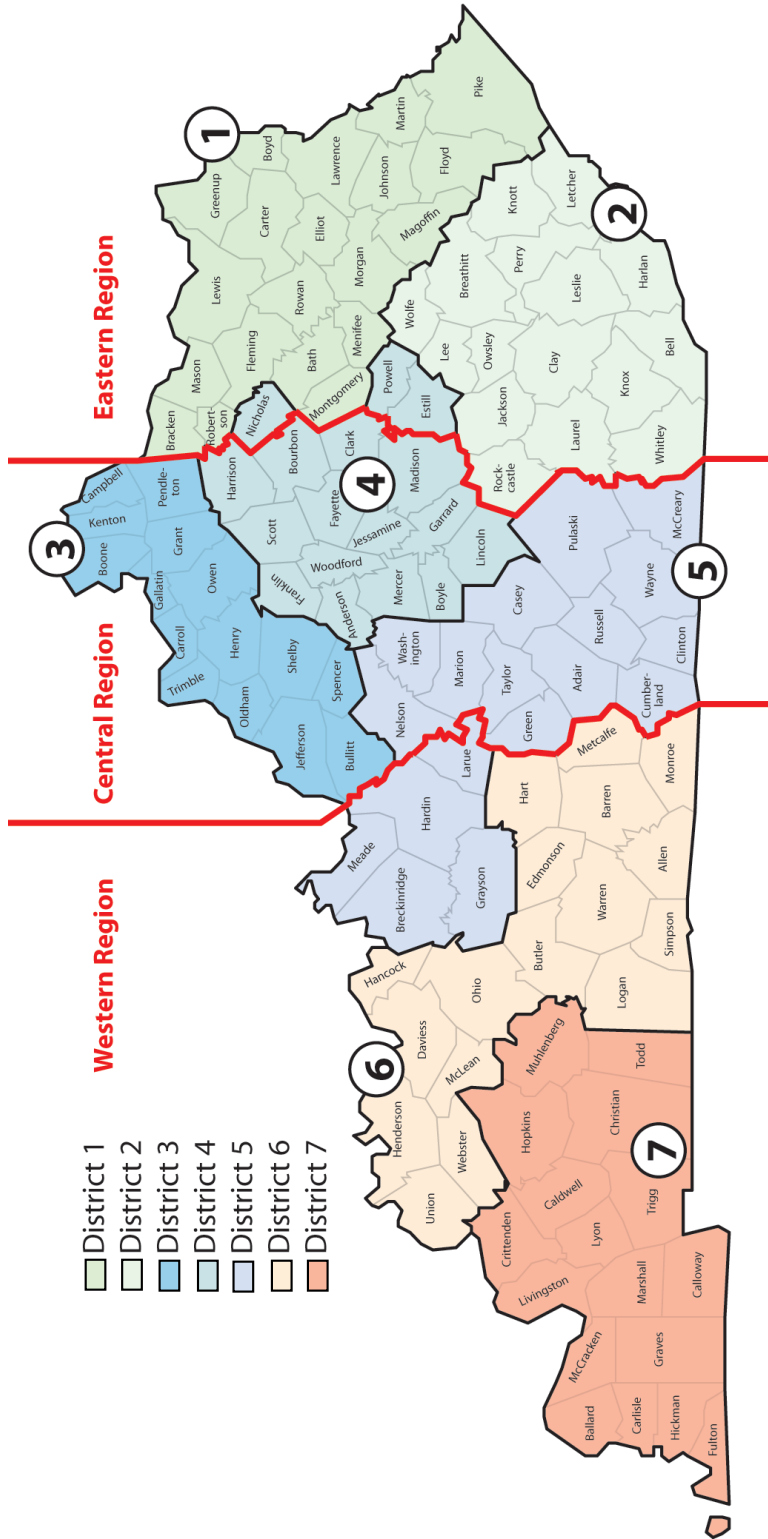

College of Agriculture