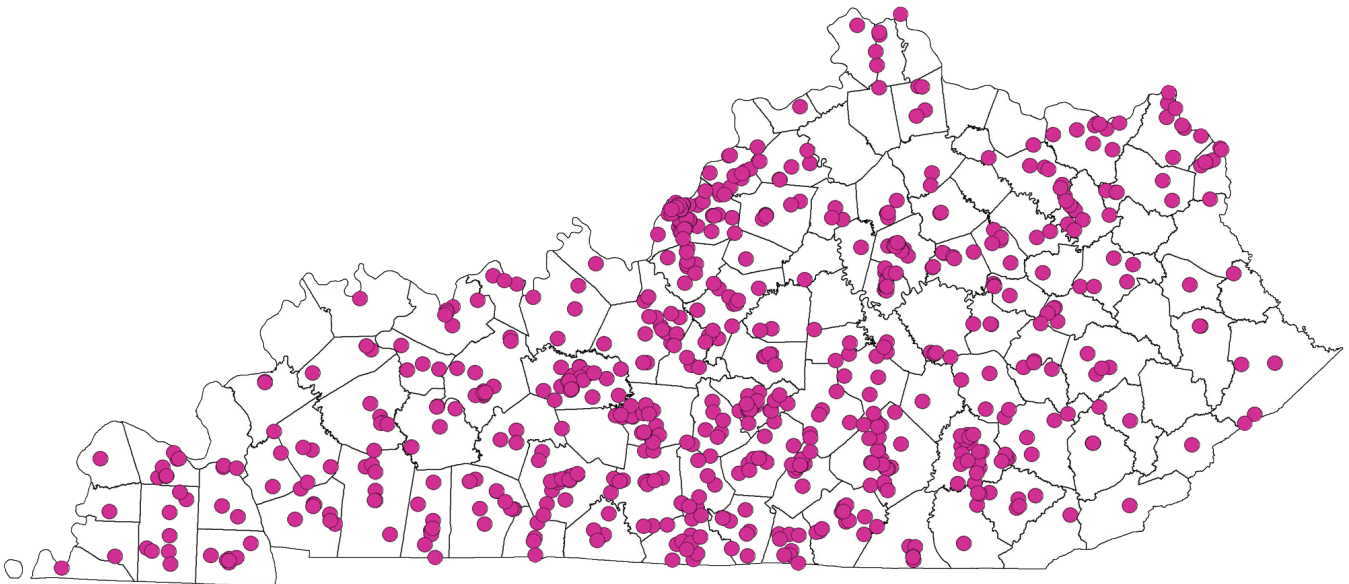

# *County Guide of Kentucky Forest Product Industries*

*Pink dots represent the Forest Product Industries located in the state.*