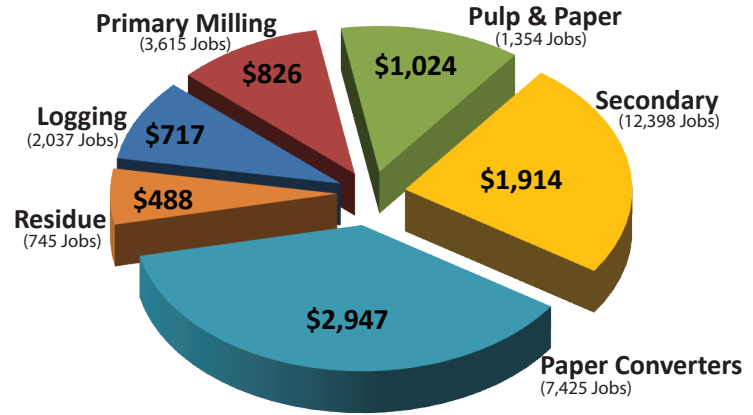

Kentucky's Forestry Sectors Impact $Millions (direct)

Source: IMPLAN Analysis of 2011 data adjusted for 2013 using 2013 forestry sector employment

of timber income to private landowners.

The forests of Kentucky support an important industry which makes significant contributions to the Commonwealth's economy. However, Kentucky's forests also provide countless other environmental benefits as well. Environmental benefits of trees and forests include ecosystems services such as: cleaner air and water, carbon sequestration, biodiversity, wildlife habitat and provide Kentuckians with recreational opportunities, aesthetic beauty, and a host of other intrinsic values.