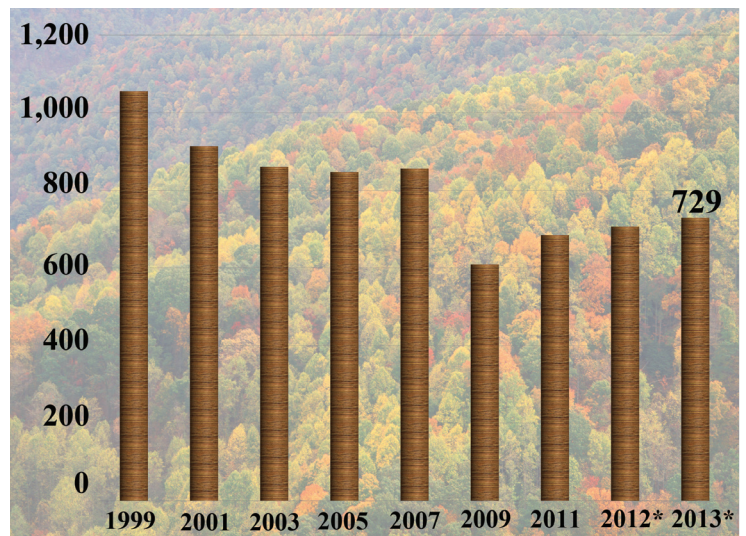

Kentucky Hardwood Sawlog Production 1999-2013 (*estimated)

Source: U.S. Forest Service Forest Inventory & Analysis Timber Product Output Data and the Kentucky Forest Products Industry Directory